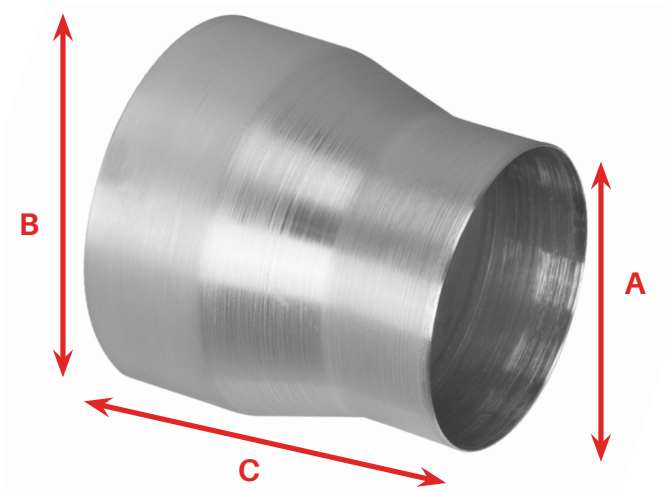

## Aluminium Incraser/Reducer

DIRB54, DIRB65 & DIRB86

The DIRB range is a secure way to increase/decrease duct sizes in gradual staged sections to minimise back flow pressures when increasing/decreasing diameters.

### Key Benefits

- Internal smoothing to maximise air flow
- Ducting can be clamped for or riveted

### Dimensions (mm)

Model No.	A	B	C
DIRB54	100	125	120
DIRB65	125	150	120
DIRB86	150	200	120